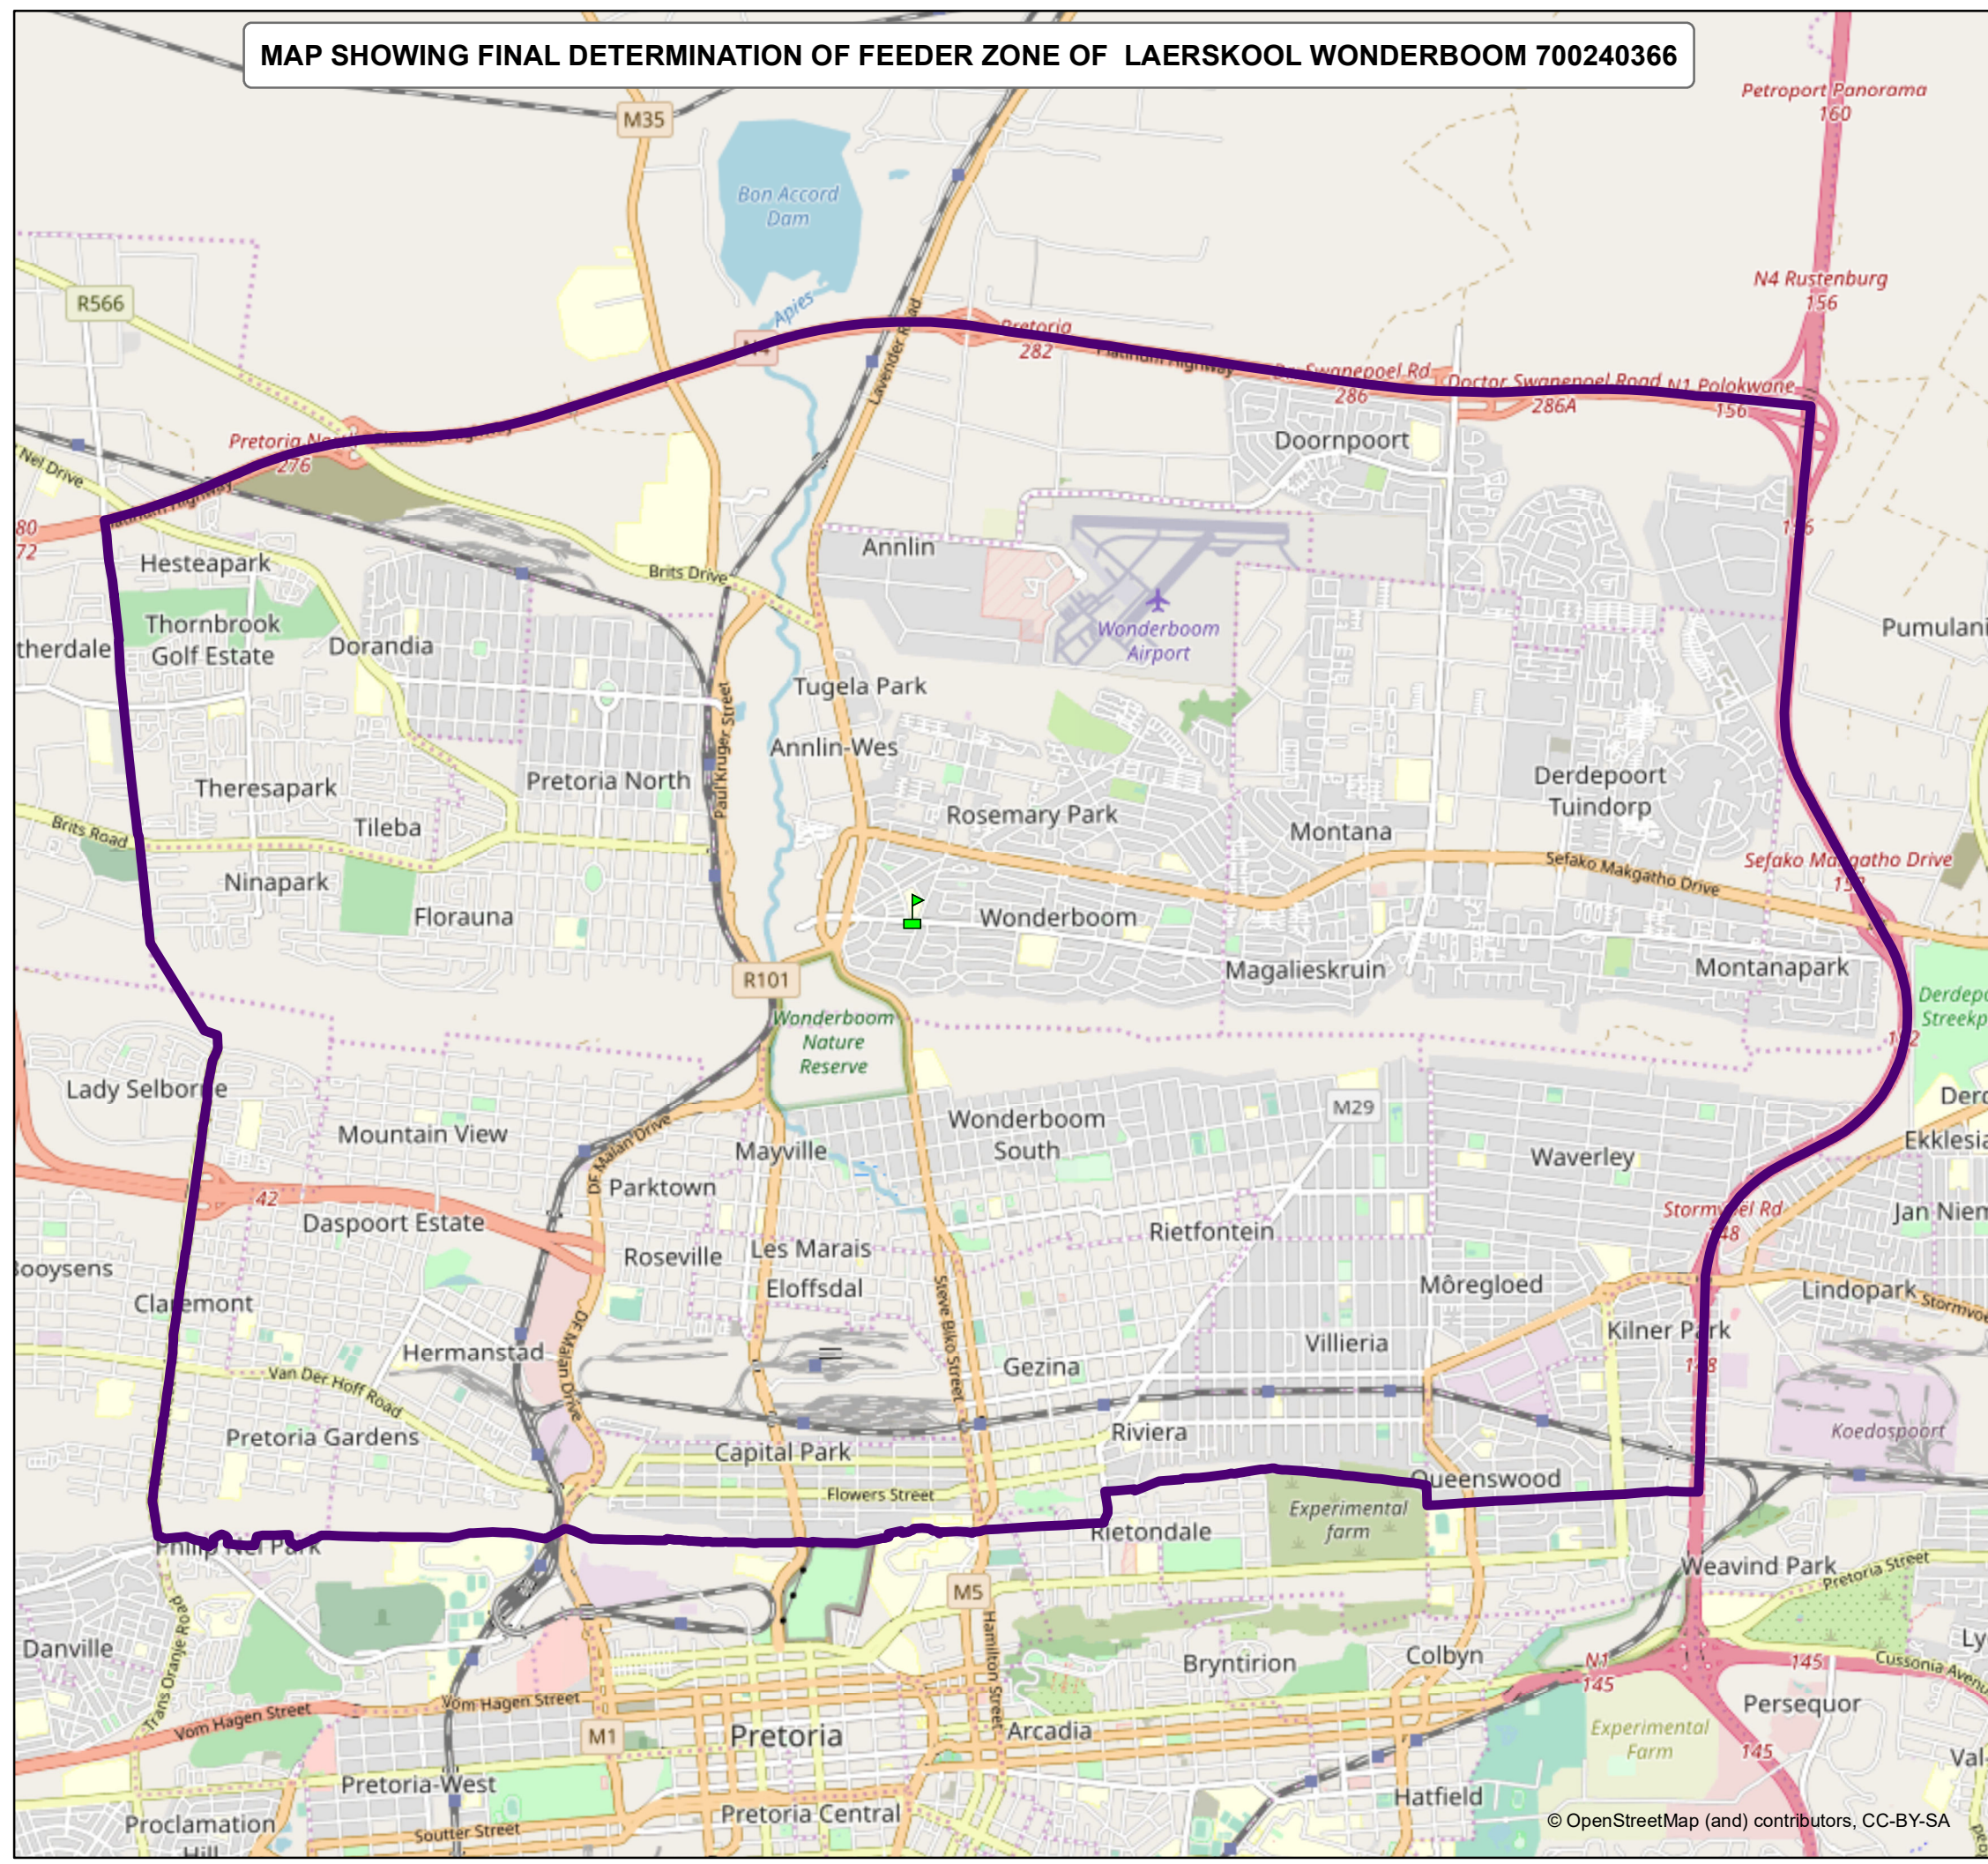

MAP SHOWING FINAL DETERMINATION OF FEEDER ZONE OF LAERSKOOL WONDERBOOM 700240366

DISTRICT: TSHWANE NORTH
INSTITUTION:
LAERSKOOL WONDERBOOM
EMIS NUMBER: 700240366

CIRCUIT NUMBER: 1
 CLUSTER NUMBER: 2

ADDRESS:
 0044
 BRAAM PRETORIUS STREET
 ANNLIN
 PRETORIA
 PRETORIA

LATITUDE: -25.682869
 LONGITUDE: 28.199177

SCHOOL

FEEDER ZONE

Production date: May 2019
 Prepared by: EMIS

Data Sources:
 OpenStreetMap and Contributors
 Gauteng Department of Education